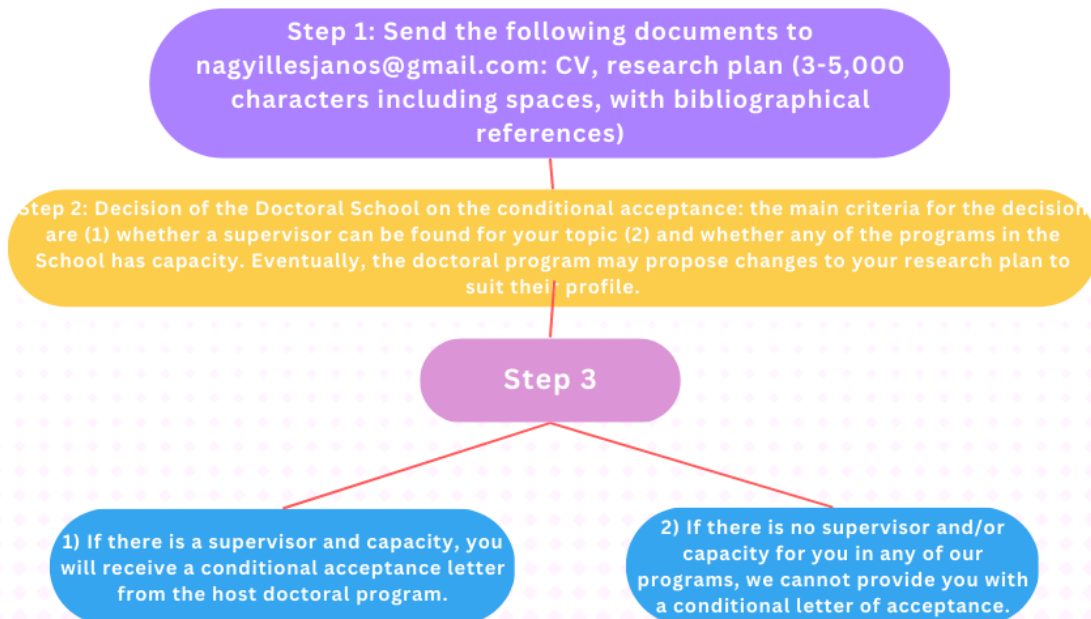

Information for applicants for the Stipendium Hungaricum Scholarship

How to get a conditional letter of acceptance at our Doctoral School

Our Doctoral School has several individual programs. When we receive your documents, it takes some time to check which program has a potential supervisor for you. We expect your application by the beginning of January. but it's best to apply earlier. Unfortunately, we cannot guarantee that we will be able to deal with applications that arrive later.

At this stage of the process, we will decide whether we can provide you with a conditional letter of acceptance. A conditional letter of acceptance can be provided if you meet our professional requirements and one of our doctoral programs has the capacity to supervise your topic.

Once you have a conditional acceptance letter, you will be entitled to participate in the program's online admission interview. The admission interview will be conducted on an individual basis at a time slot set for us. You will be informed of the date and time of the interview by the program itself after the application period has closed.

The procedure for obtaining a conditional letter of acceptance:

The procedure for obtaining a conditional letter of acceptance